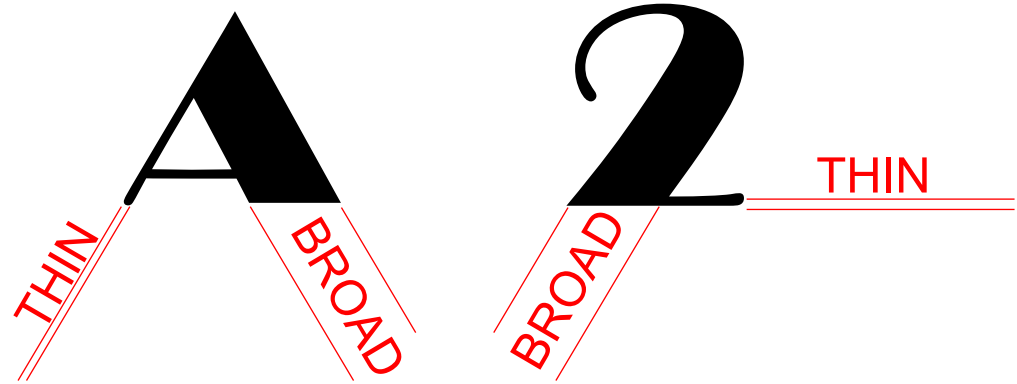

The art movement called Art Deco developed its own style of writing (font). This is distinctive by the contrasting broadness and thinness of parts of the same letter, with the colour being black (See examples opposite and below).

The letters A, B, C, D, E, F, G, H are written in the font/writing style called Ariel. The second row shows some of the same letters written in the Art Deco style. Complete the Art Deco style for letters E, F, G, and H.

A B C D E F G H

A B C D _____

NAME:

ART DECO FONT

DATE: