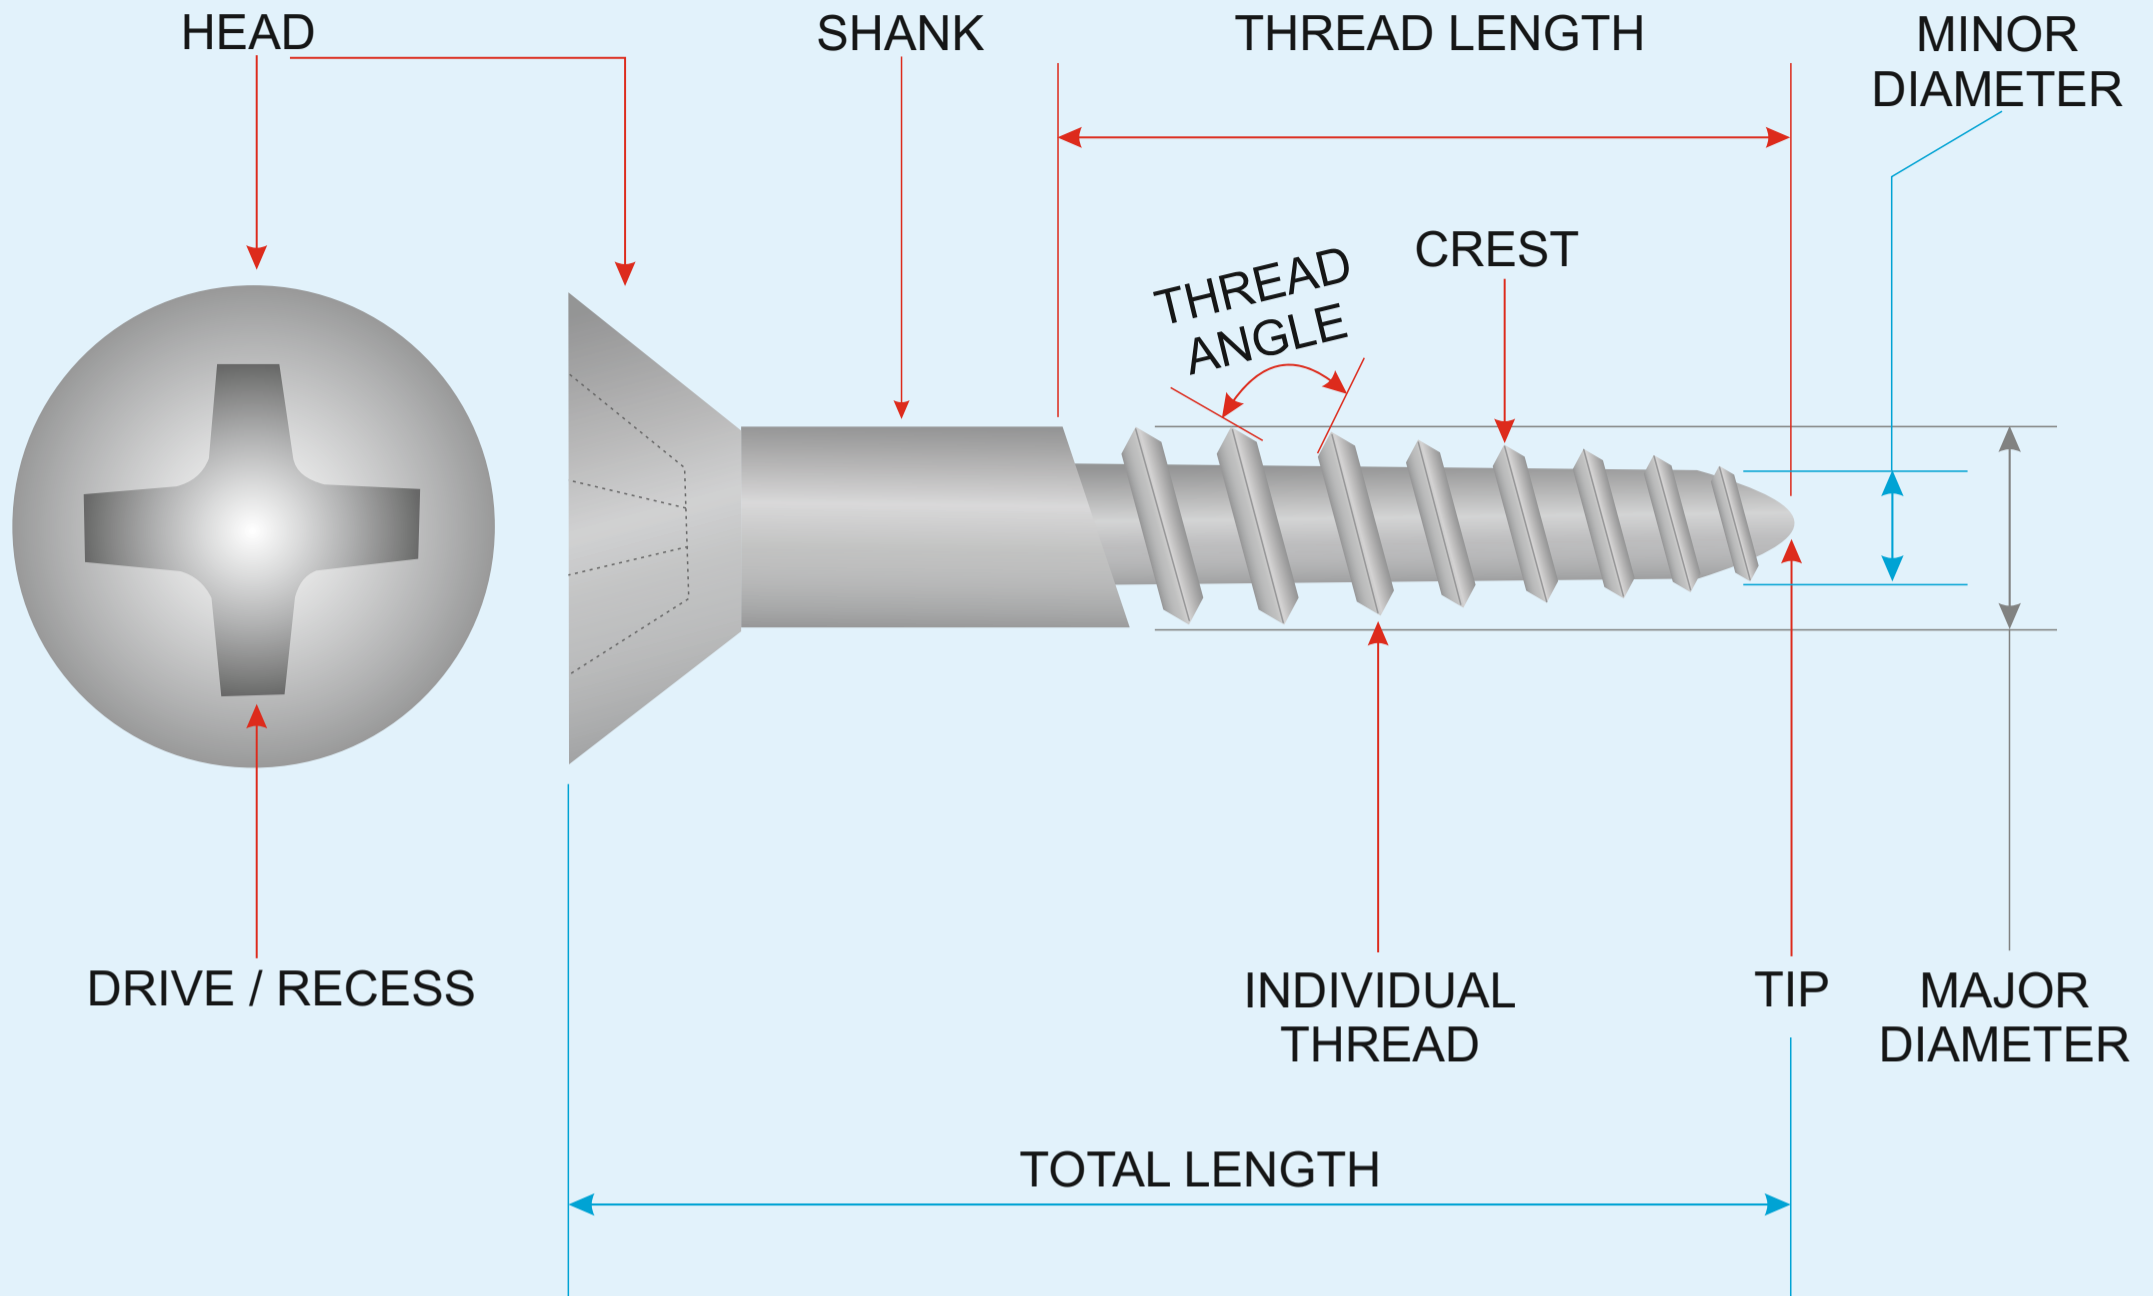

WOOD / METAL SCREWS

RAISED

FLAT

PHILLIPS

FLANGE

STAR

TRI WING

SQUARE RECESS

QUADREX

SENTINEL

TWO HOLE

TRUSS

BUGLE

TORX

PIN

POZIDRIV