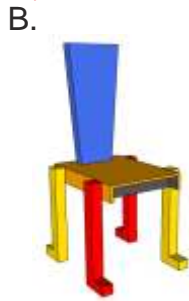

PRODUCT DESIGN - MEMPHIS STYLE CHAIR DESIGN

V.Ryan © 2000 - 2011

On behalf of The World Association of Technology Teachers

W.A.T.T.

World Association of Technology Teachers

This exercise can be printed and used by teachers and students. It is recommended that you view the website (www.technologystudent.com) before attempting the design sheet .

PRODUCT DESIGN - MEMPHIS STYLE CHAIR DESIGN

Study the products shown below, most are chairs. Each has been designed in the Memphis style.

V.Ryan © 2011 World Association of Technology Teachers

CHAIR

CHAIR