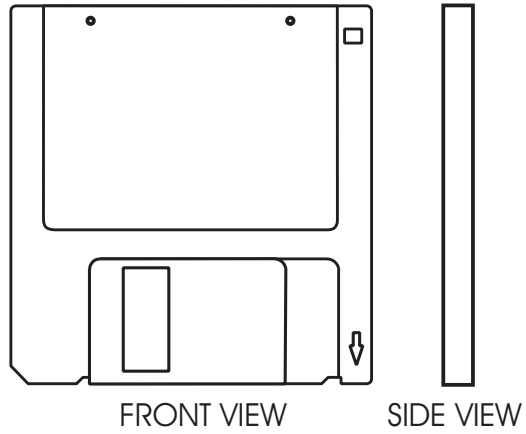

ISOMETRIC PROJECTION

V.Ryan © 2000 - 2008

On behalf of The World Association of Technology Teachers

W.A.T.T.

World Association of Technology Teachers

The 'Isometric Projection Exercise' can be printed and used by teachers and students. It is recommended that you view the website section 'Graphics' (www.technologystudent.com) before attempting the design sheet .

An orthographic drawing showing the front and side view of a computer diskette is shown opposite. Computer diskettes were once used to transfer files from computer to computer. Draw the same diskette in isometric projection using the grid below. Add the detail shown on the front view. Add appropriate shade/colour.