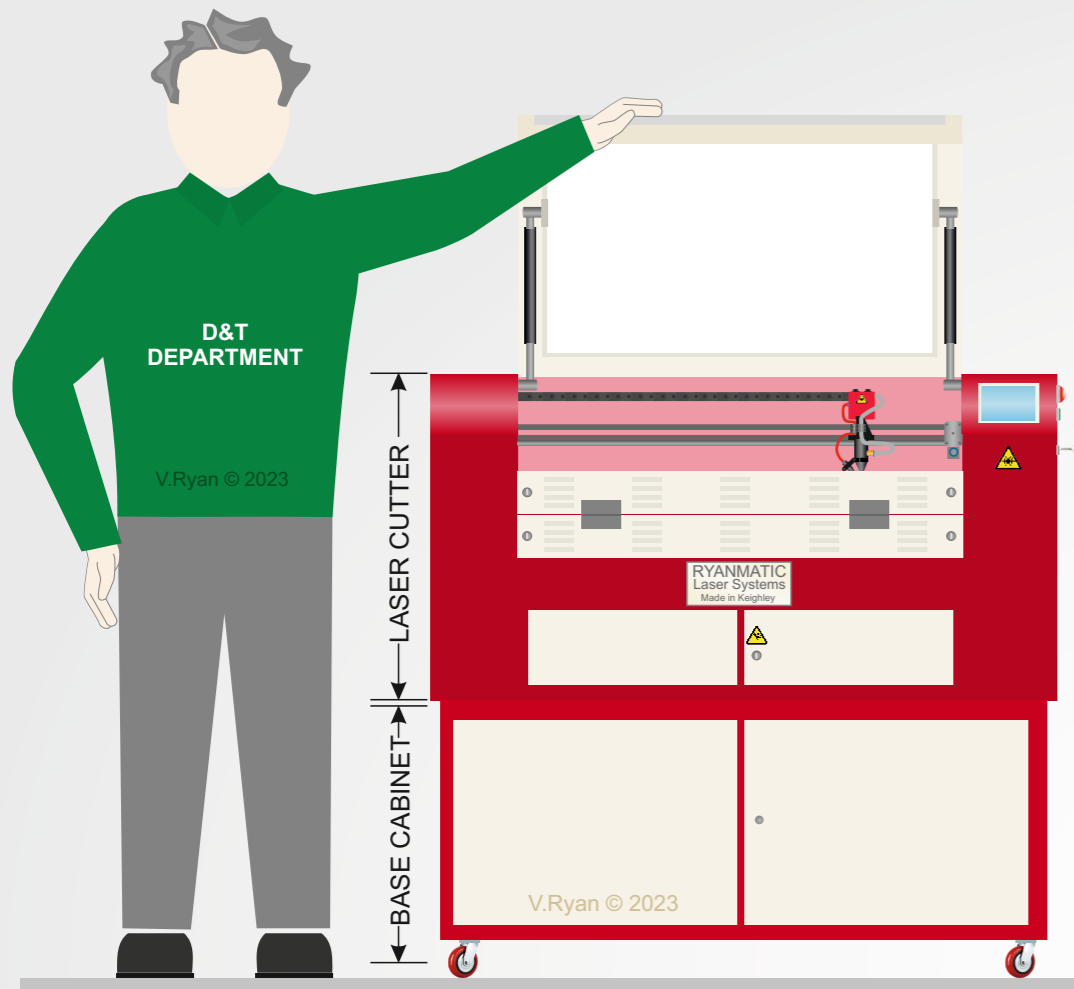

TYPICAL LASER ENGRAVING AND CUTTING MACHINE

WORLD ASSOCIATION OF TECHNOLOGY TEACHERS <https://www.facebook.com/groups/254963448192823/> technologystudent.com © 2023 V.Ryan © 2023

PLEASE NOTE!

The Laser Cutter will not work when either the lid or drawers are open. They are shown open in this diagram, so that the internal components can be seen.