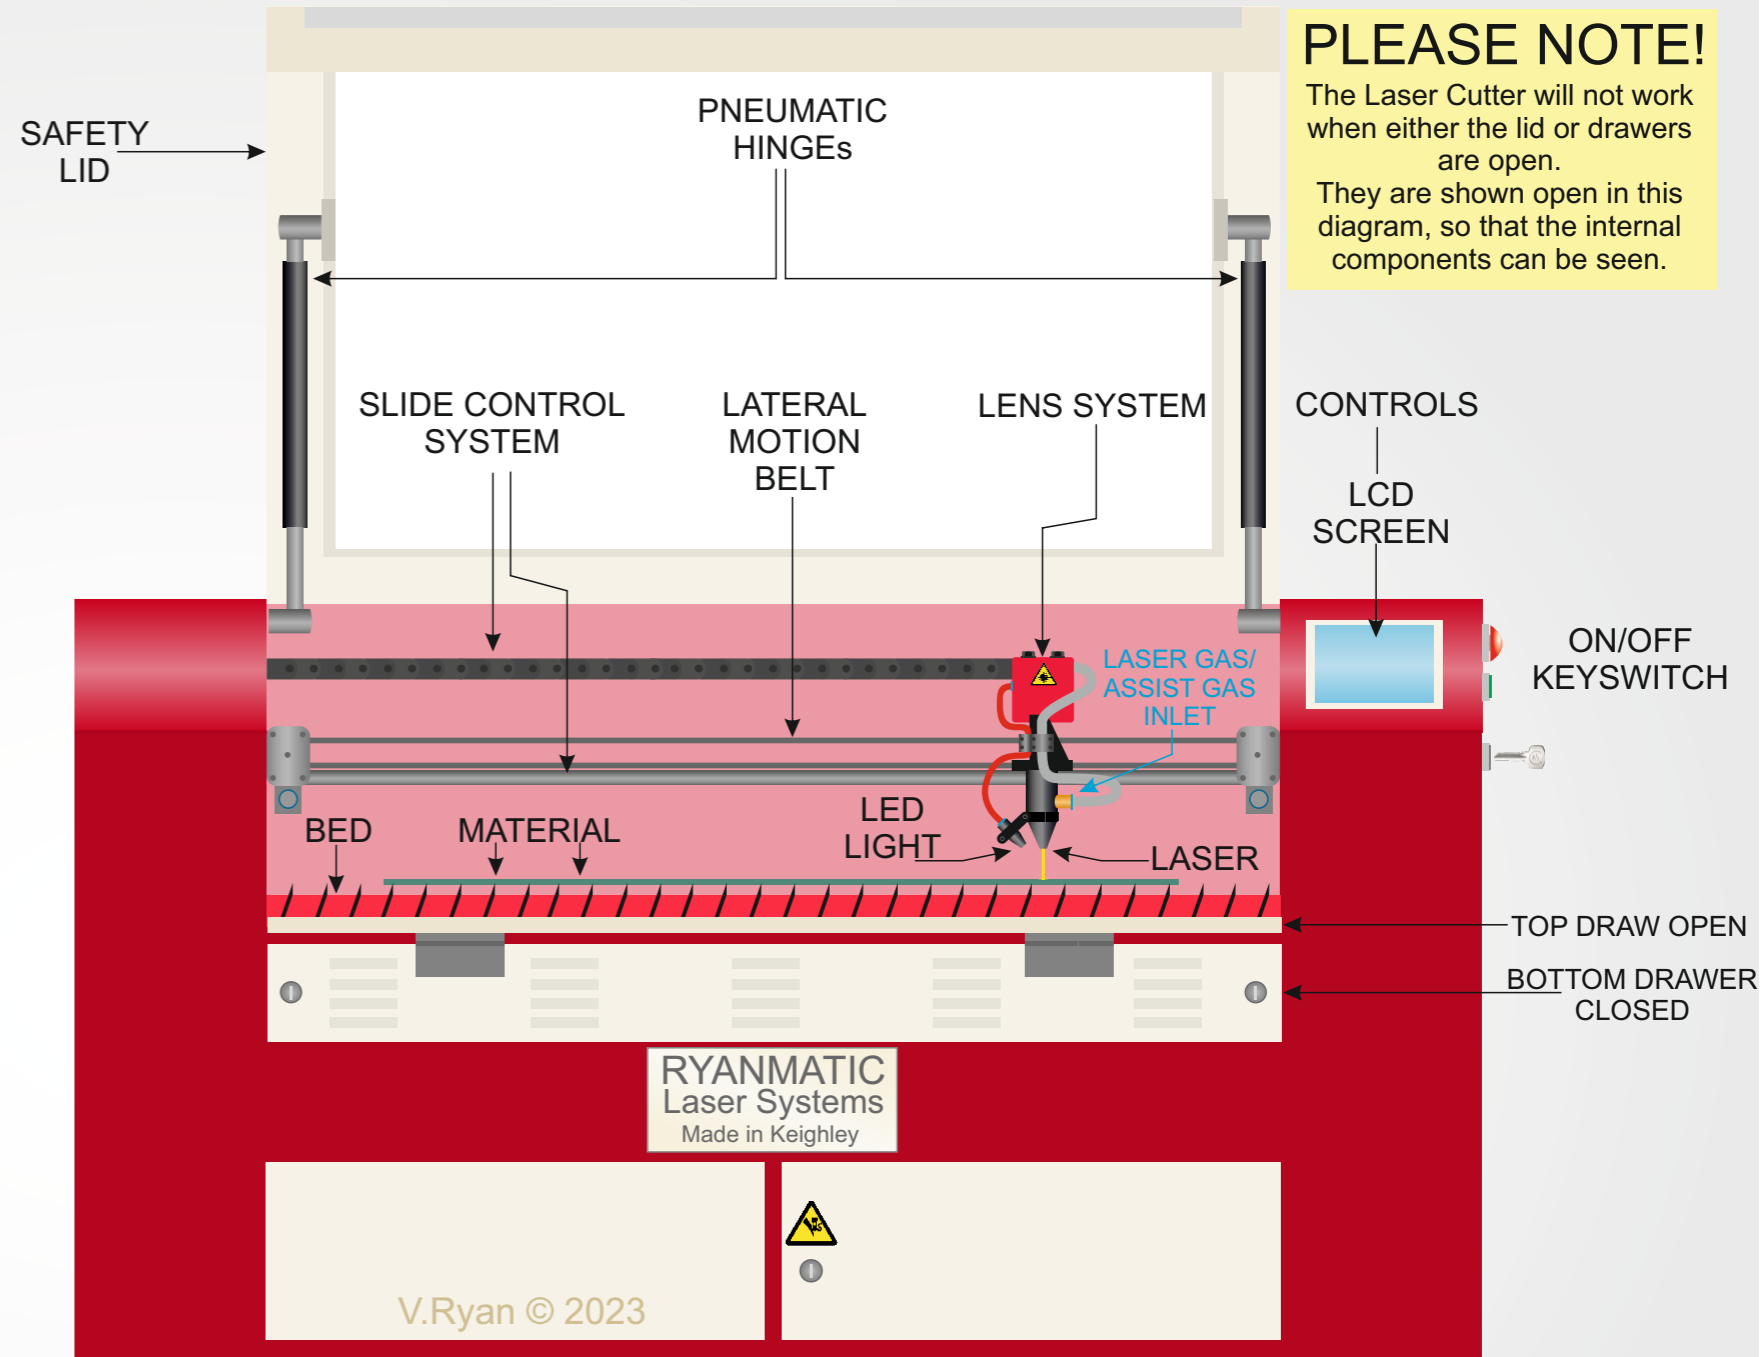

TYPICAL LASER ENGRAVING AND CUTTING MACHINE

WORLD ASSOCIATION OF TECHNOLOGY TEACHERS <https://www.facebook.com/groups/254963448192823/> technologystudent.com © 2023 V.Ryan © 2023

PLEASE NOTE!

The Laser Cutter will not work when either the lid or drawers are open. They are shown open in this diagram, so that the internal components can be seen.