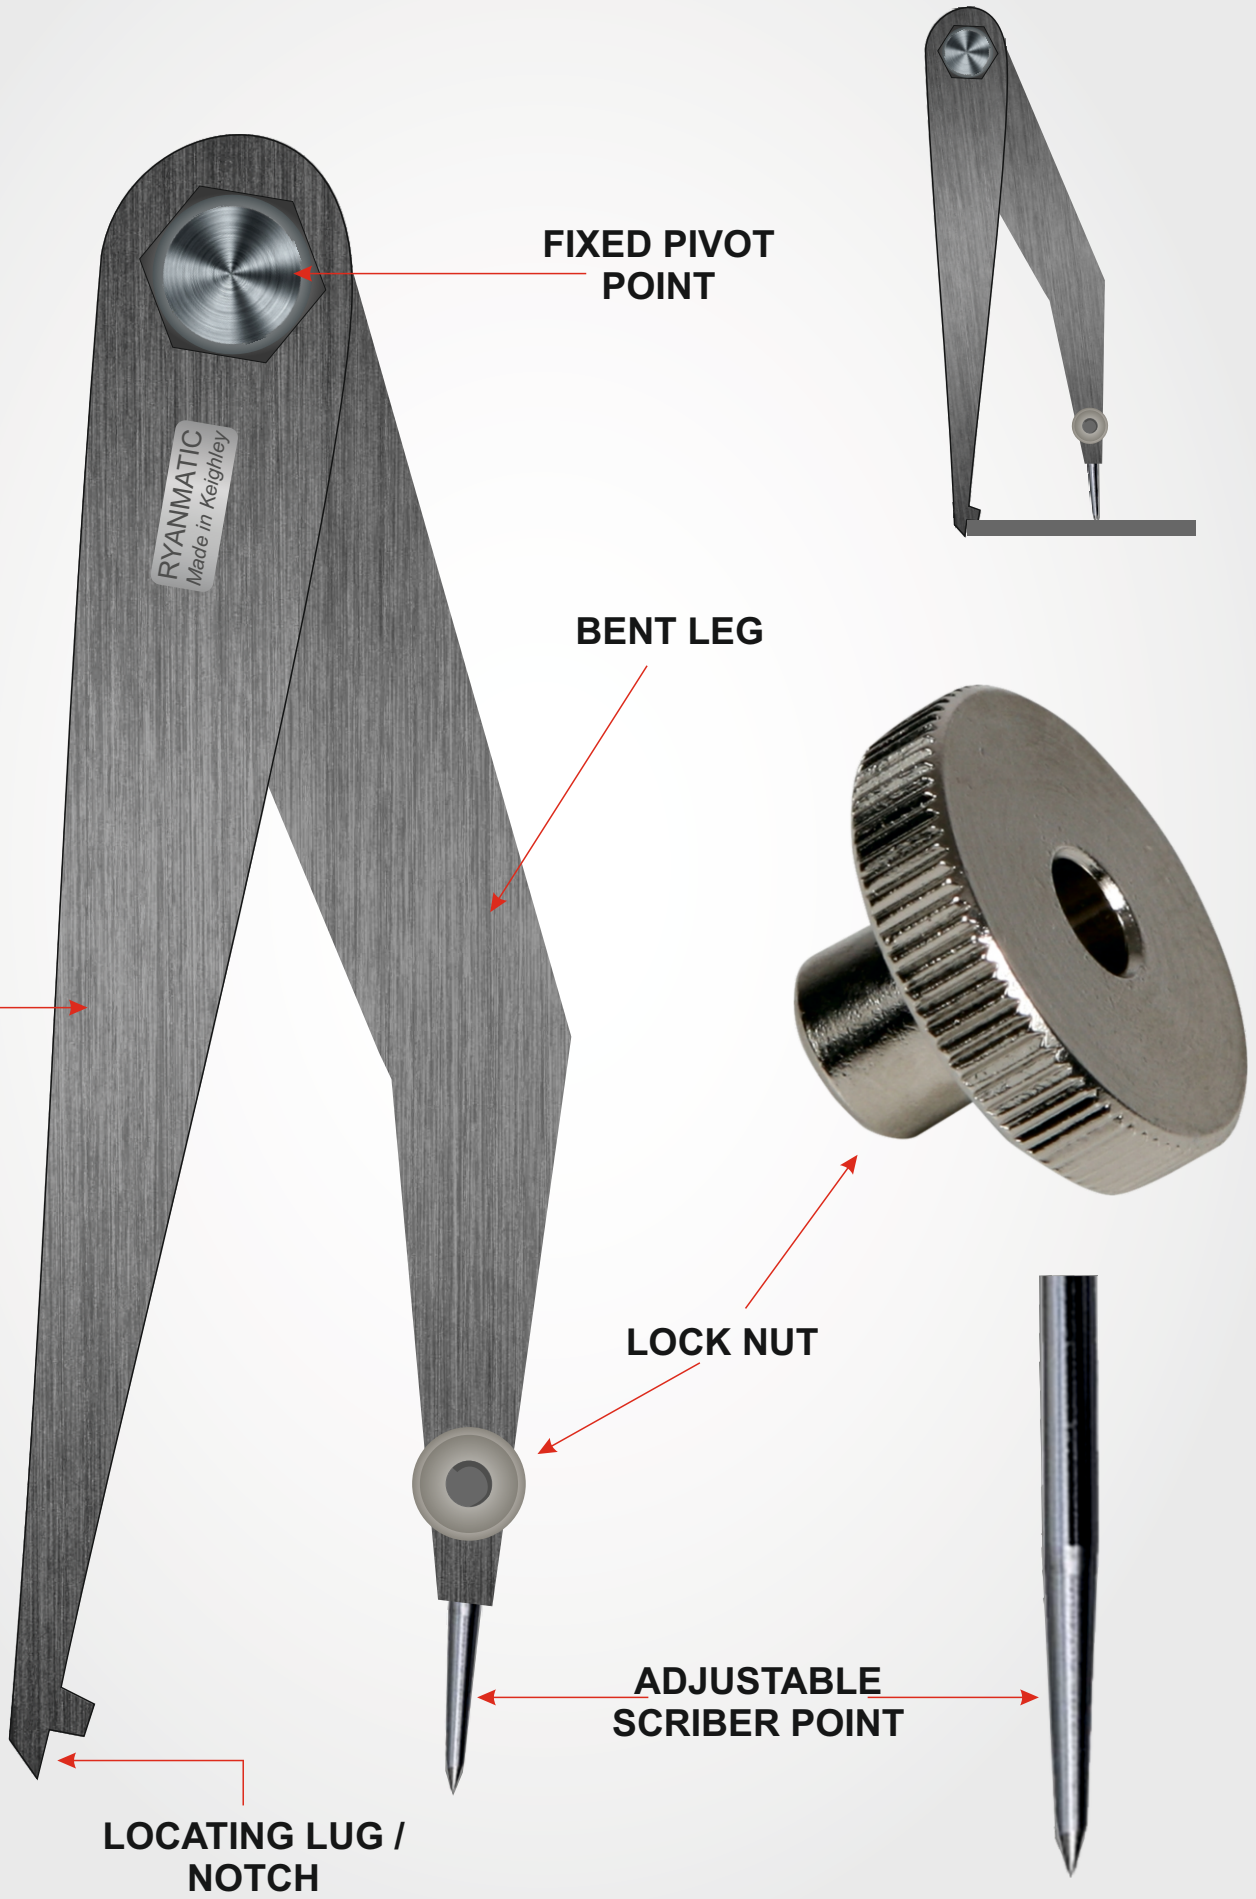

SPRING DIVIDERS

FIRM ODD-LEG CALIPERS (JENNY CALIPERS)

FIRM OUTSIDE CALIPERS

FINE ADJUSTABLE OUTSIDE CALIPERS

KNURLED FINGER GRIP

HARDENED AND TEMPERED BOW SPRING

FULCRUM ROLLER

FINE ADJUSTING NUT

WASHER

RYANMATIC
Made in Keighley

LEGS

INSIDE CALIPERS