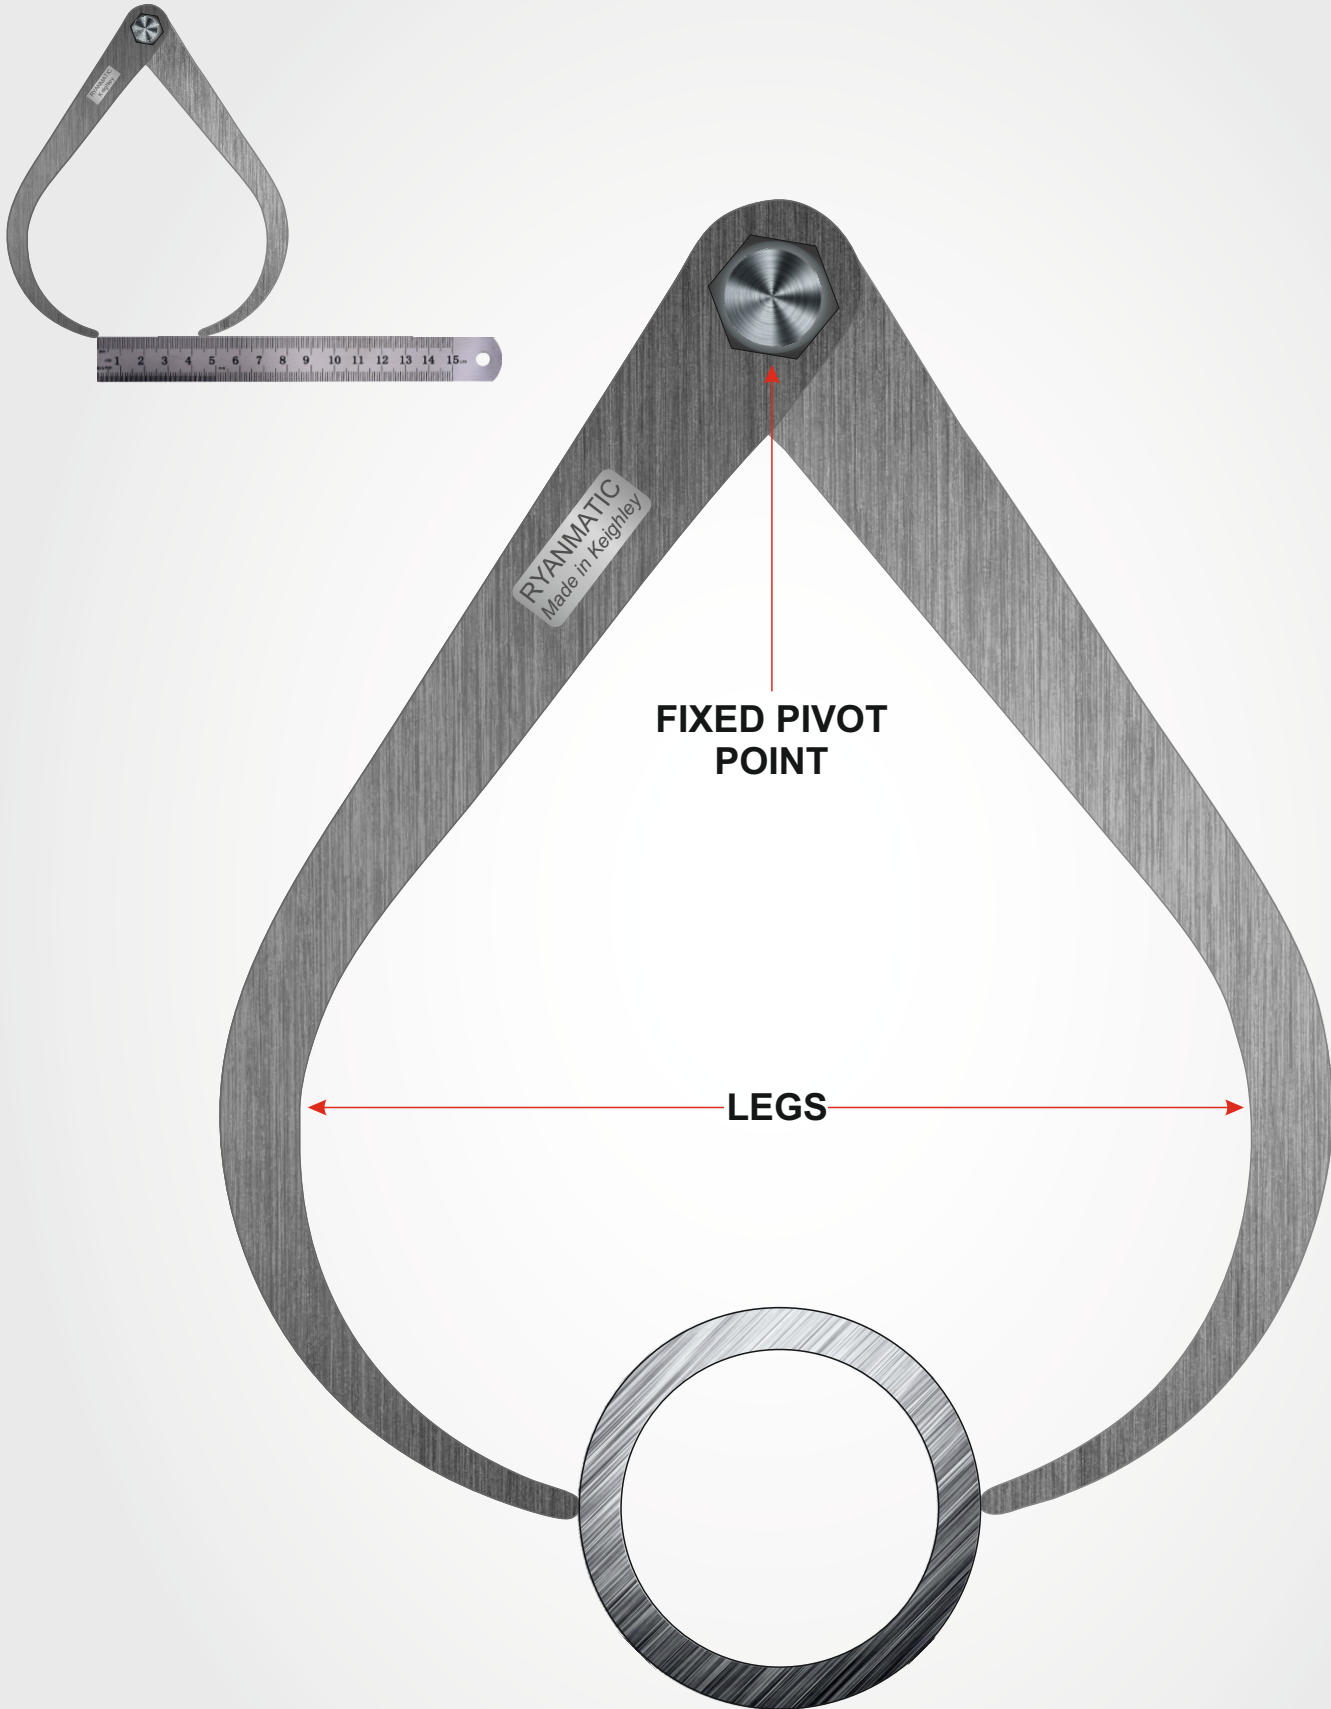

SPRING DIVIDERS

FIRM ODD-LEG CALIPERS (JENNY CALIPERS)

FIRM OUTSIDE CALIPERS

FINE ADJUSTABLE OUTSIDE CALIPERS

KNURLED FINGER GRIP

HARDENED AND TEMPERED BOW SPRING

FULCRUM ROLLER

FINE ADJUSTING NUT

WASHER

RYANMATIC
Made in Keighley

LEGS

INSIDE CALIPERS