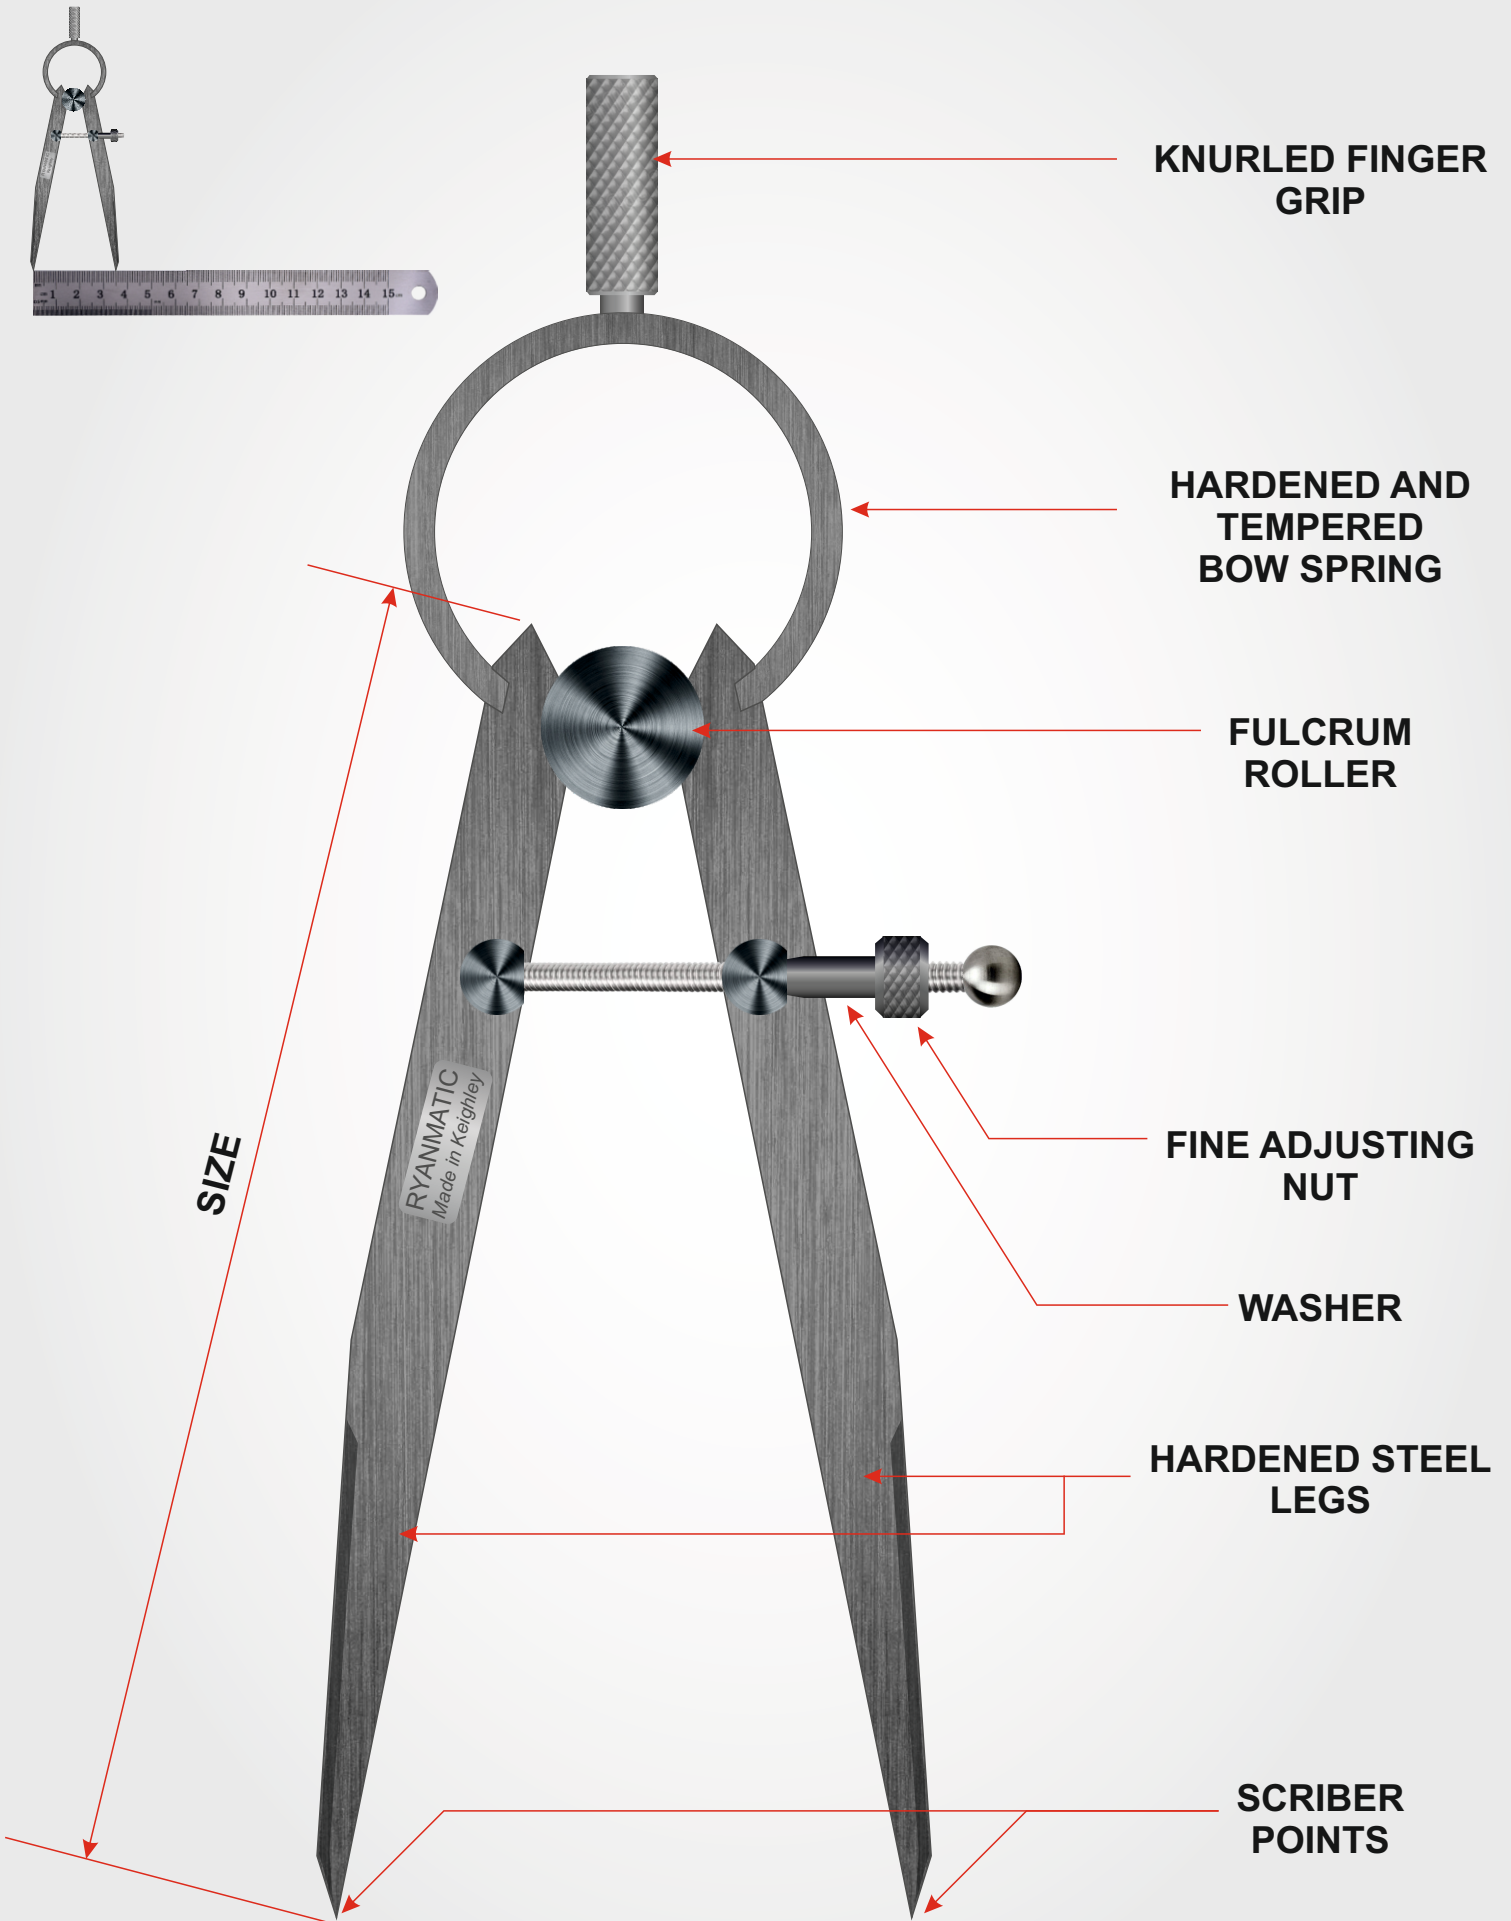

SPRING DIVIDERS

FIRM ODD-LEG CALIPERS (JENNY CALIPERS)

FIRM OUTSIDE CALIPERS

FINE ADJUSTABLE OUTSIDE CALIPERS

KNURLED FINGER GRIP

HARDENED AND TEMPERED BOW SPRING

FULCRUM ROLLER

FINE ADJUSTING NUT

WASHER

RYANMATIC
Made in Keighley

LEGS

INSIDE CALIPERS