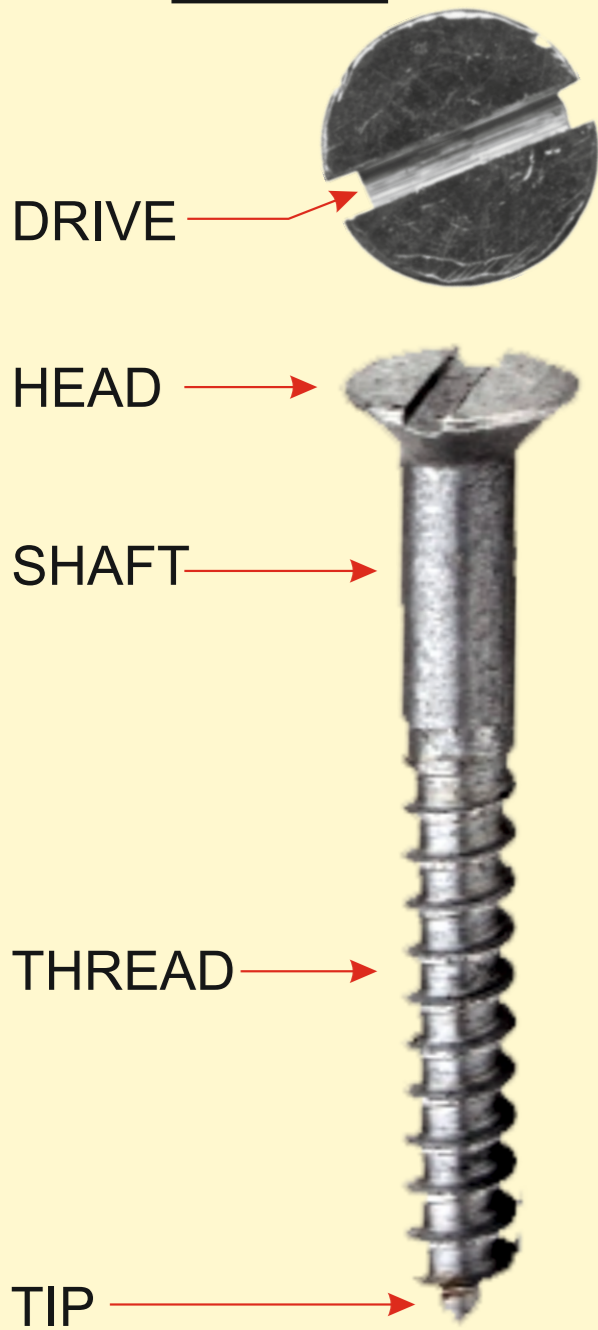

COMMON WOOD / METAL SCREWS

COUNTERSUNK SLOT HEAD

STEEL

BRASS

COUNTERSUNK POZIDRIV

STEEL

BRASS

ROUND HEAD

SECTIONAL VIEW

EXTERNAL VIEW

RAISED HEAD

SLOT

POZIDRIV

DOME HEAD

CHIPBOARD SCREWS

SELF TAPPING SCREWS

PHILLIPS HEAD

DETAILS

MARKING OUT AND ASSEMBLY