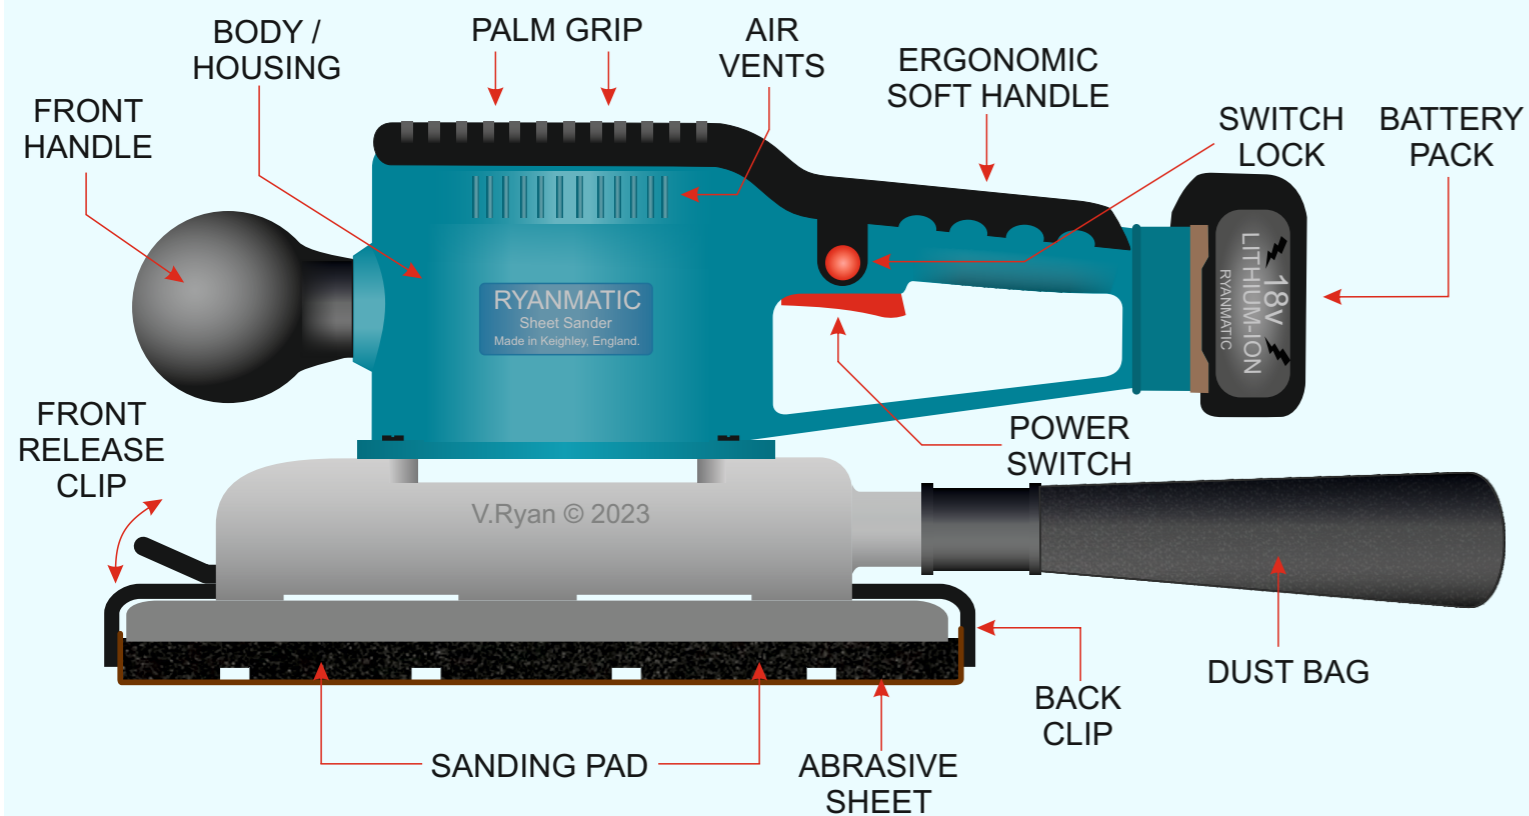

THE SHEET SANDER

CORDED / MAINS VERSION

CORDLESS / BATTERY VERSION

A DUST MASK AND GOGGLES

LIVE ELECTRICAL CORD PLACED OVER THE SHOULDER, UNDER CONTROL OF THE USER. NOT A TRIP HAZARD.

F CLAMP HOLDS DOWN MATERIAL BEING SANDED