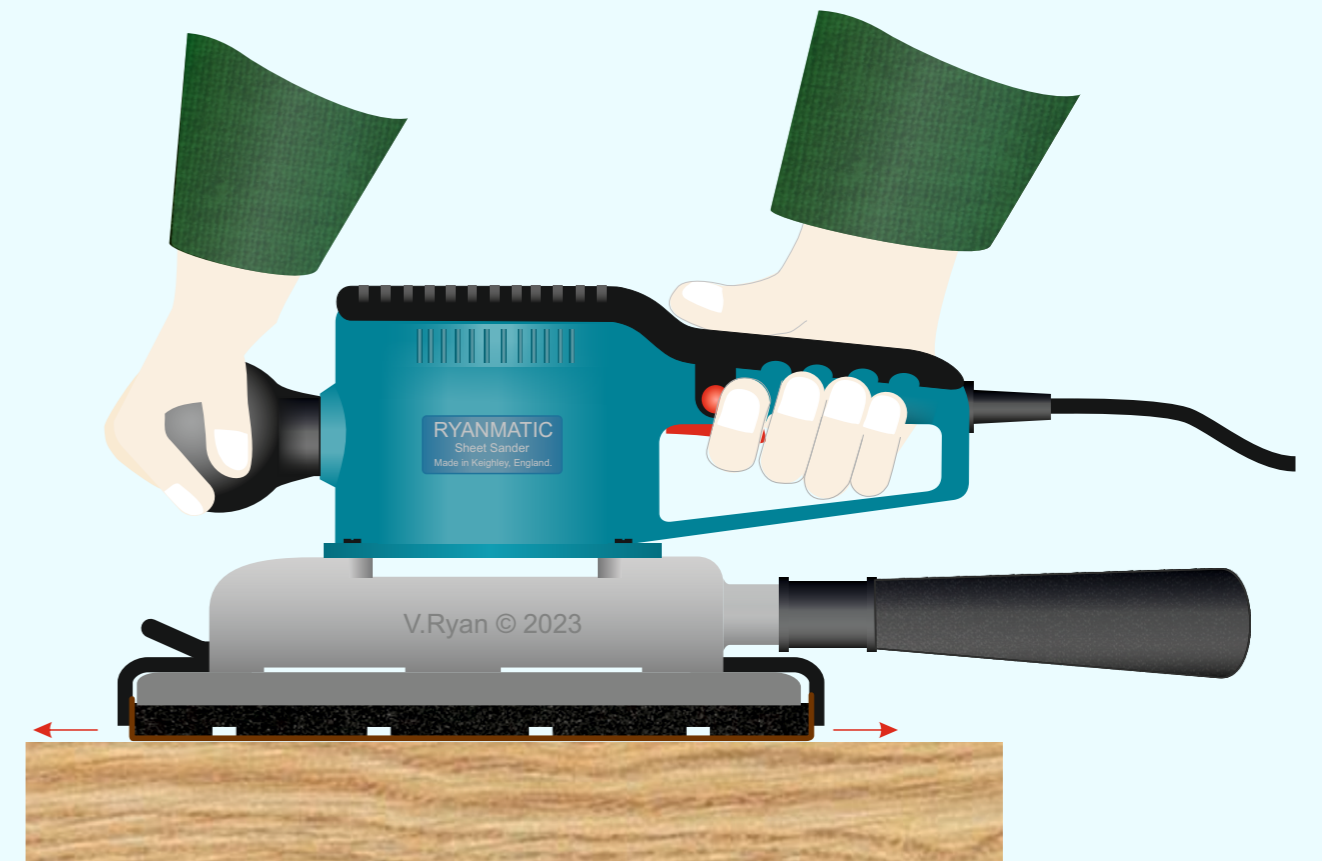

THE SHEET SANDER

CORDED / MAINS VERSION

CORDLESS / BATTERY VERSION

A DUST MASK AND GOGGLES

LIVE ELECTRICAL CORD PLACED OVER THE SHOULDER, UNDER CONTROL OF THE USER. NOT A TRIP HAZARD.

F CLAMP HOLDS DOWN MATERIAL BEING SANDED