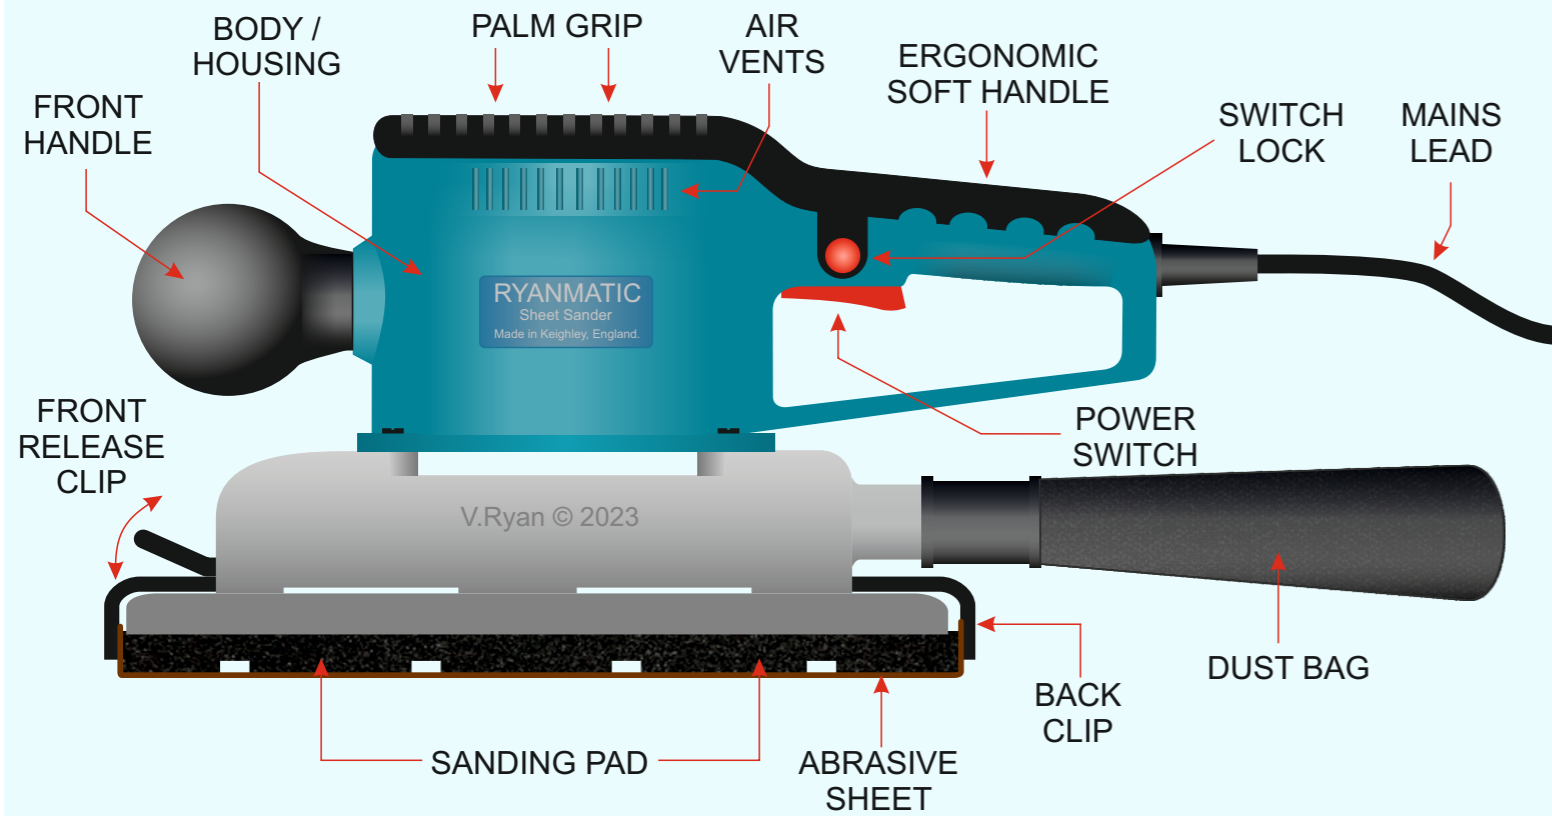

THE SHEET SANDER

CORDED / MAINS VERSION

CORDLESS / BATTERY VERSION

A DUST MASK AND GOGGLES

LIVE ELECTRICAL CORD PLACED OVER THE SHOULDER, UNDER CONTROL OF THE USER. NOT A TRIP HAZARD.

F CLAMP HOLDS DOWN MATERIAL BEING SANDED