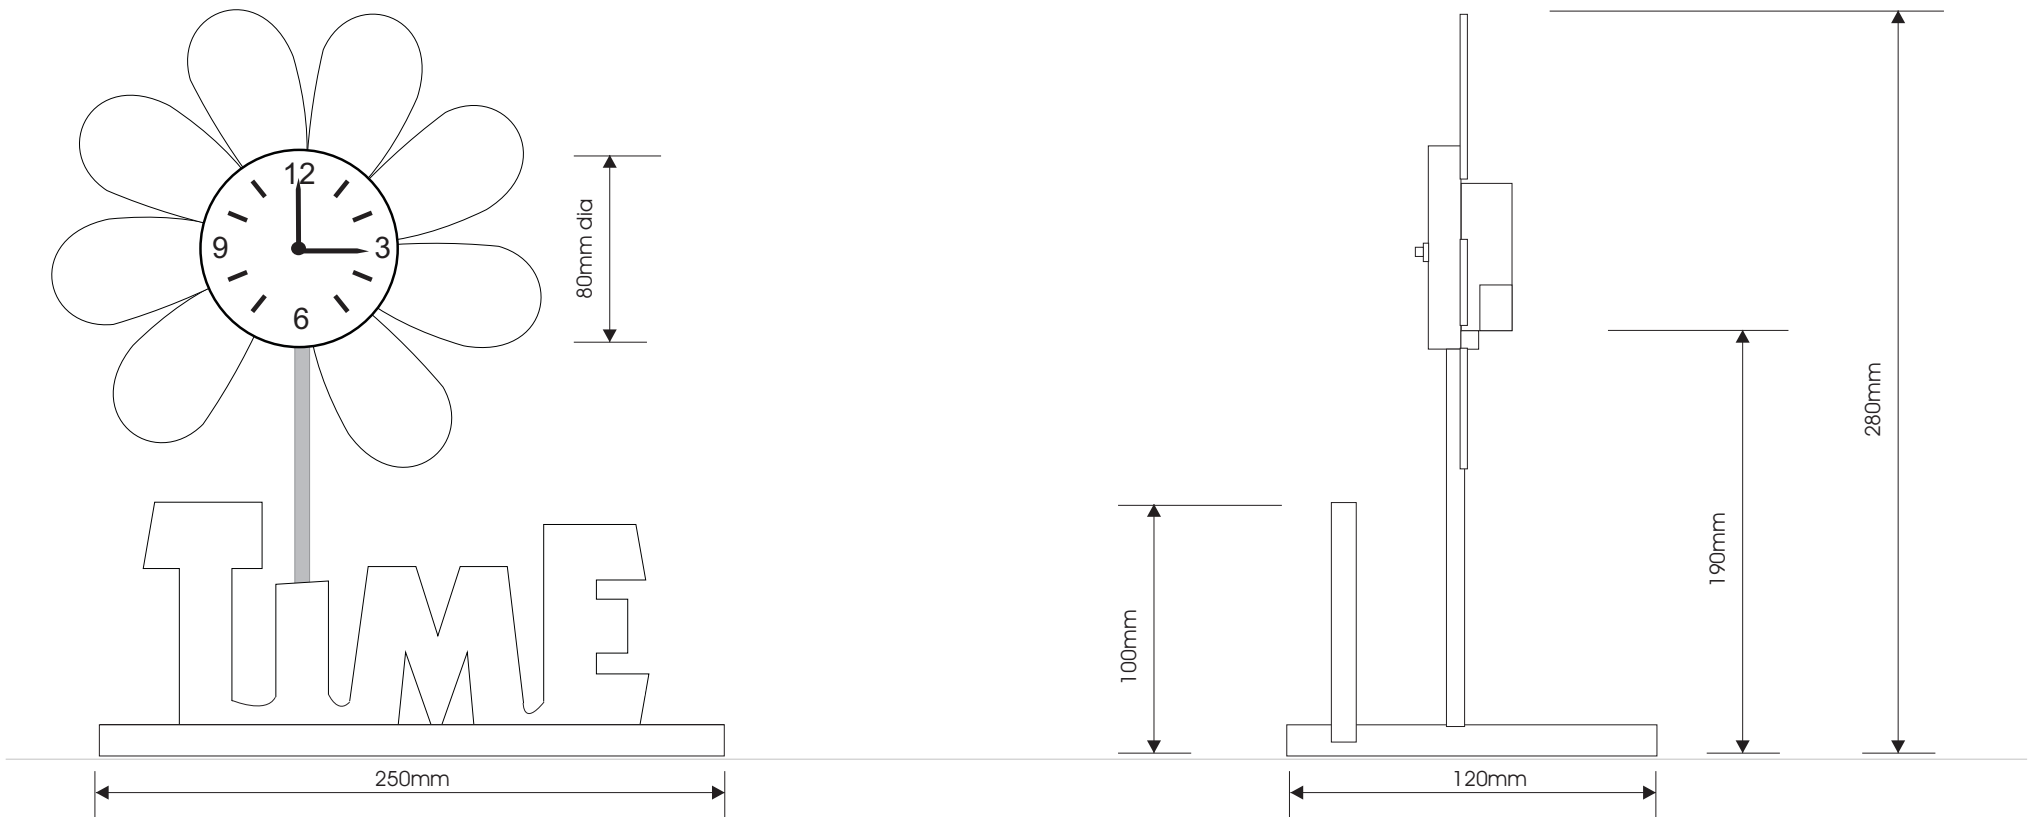

THIRD ANGLE ORTHOGRAPHIC PROJECTION

V.Ryan © 2000 - 2008

On behalf of The World Association of Technology Teachers

W.A.T.T.

World Association of Technology Teachers

The 'Orthographic Projection Exercise' can be printed and used by teachers and students. It is recommended that you view the website section 'Graphics' (www.technologystudent.com) before attempting the design sheet .

The front and side view of an unusual clock is drawn below. Complete the orthographic drawing (working drawing) by adding a plan view.

SCALE 1:2

THIRD ANGLE PROJECTION

NAME:

WORKING DRAWING

DATE: