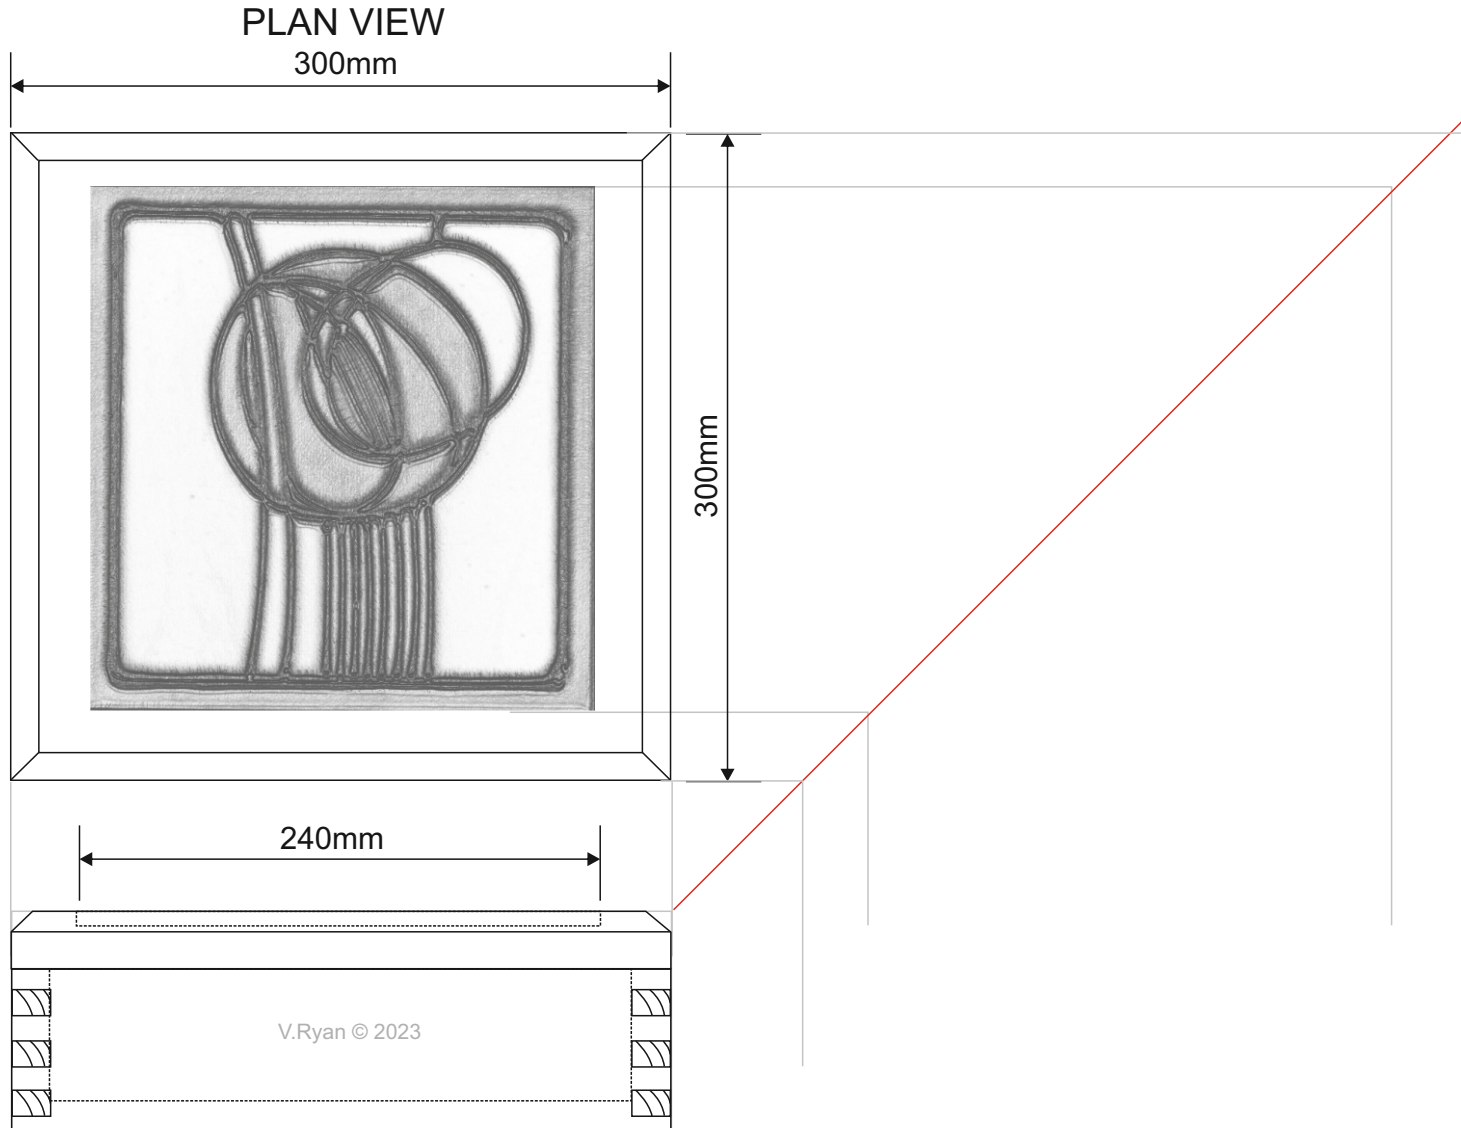

THIRD ANGLE ORTHOGRAPHIC DRAWING

HELPFUL LINK

HELPFUL LINKS: https://technologystudent.com/despro_f1sh/third10.html

The design of this storage box (the front and plan view seen below), is based on the style of Charles Rennie Mackintosh. Draw the side view. Some of the guidelines have been drawn already to help you.

FRONT VIEW

SIDE VIEW

3D DRAWING

SCALE 1:2

THIRD ANGLE PROJECTION

**PLEASE ESTIMATE
ALL MEASUREMENTS**

150mm