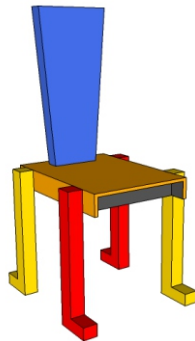

HOW TO INCORPORATE A DESIGN THEME IN A FINAL DESIGN

EXAMINATION QUESTION

V.Ryan © 2012 World Association of Technology Teachers

Features seen in products, designed by the Memphis Design movement of the 1980s, are often applied to modern products. Some Memphis characteristics are listed below, as well as sample products.

Memphis design have vibrant colour schemes, with bright, lively colours dominating.

They are unconventional, and is different to similar traditional products.

Each Memphis product is unusual and has visually impact.

They are artistic / ornamental, like exhibition/display pieces.

They lack functionality. The function of each product was not the main consideration by their designers, as aesthetics is the key factor.

Memphis designs often show an unusual choice of materials, textures and colours.

MEMPHIS PRODUCTS

CHAIR