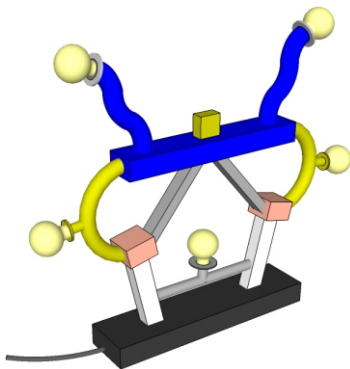

ASHOKA LAMP - 1981