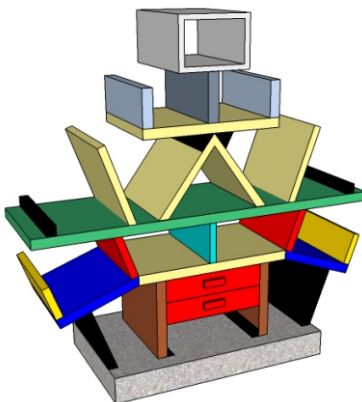

THE ARTICOLO 6000 VASE

DRESSER

CABINET

LAMP

WINE GLASS

A basic chair design is seen below. Develop the design by adding Memphis design features.

Draw at least one further sketch, showing your developed design.