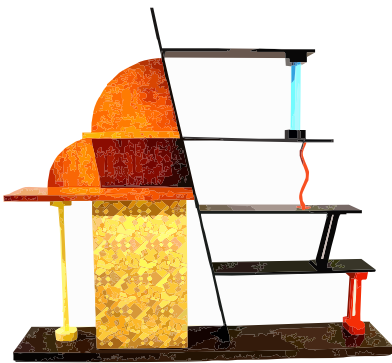

HOW TO INCORPORATE A DESIGN THEME IN A FINAL DESIGN

EXAMINATION QUESTION

V.Ryan © 2012 World Association of Technology Teachers

Features seen in products, designed by the Memphis Design movement of the 1980s, are often applied to modern products. Some Memphis characteristics are listed below, as well as sample products.

Memphis design have vibrant colour schemes, with bright, lively colours dominating.

They are unconventional, and is different to similar traditional products.

Each Memphis product is unusual and has visually impact.

They are artistic / ornamental, like exhibition/display pieces.

They lack functionality. The function of each product was not the main consideration by their designers, as aesthetics is the key factor.

Memphis designs often show an unusual choice of materials, textures and colours.

MEMPHIS PRODUCTS

LIGHTING SYSTEM