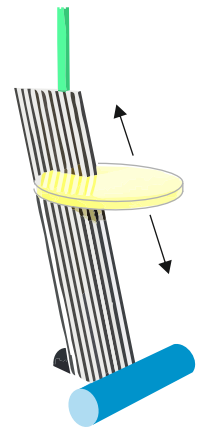

Memphis designs often show an unusual choice of materials, textures and colours.

MEMPHIS PRODUCTS

LIGHTING SYSTEM

CHAIR

SOFA

FLAMINGO SLIDING TABLE

ASHOKA LAMP - 1981

CERAMIC TOTEM

THE ARTICOLO 6000 VASE

DRESSER

CABINET

LAMP

WINE GLASS

A basic chair design is seen below. Develop the design by adding Memphis design features.

Draw at least one further sketch, showing your developed design.