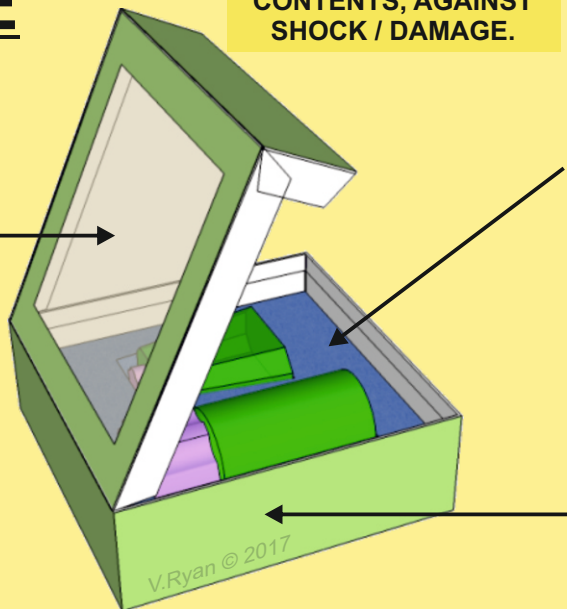

# A SAMPLE PACKAGE

WINDOW

PLASTIC  
check local  
recycling

CLEAR POLYPROPYLENE (PP) WINDOW, ALLOWS THE CUSTOMER TO VIEW THE CONTENTS

EXPANDED POLYPROPYLENE (EPP), PROTECTS THE CONTENTS, AGAINST SHOCK / DAMAGE.

TRAY

PLASTIC  
check local  
recycling

BOX

CARD  
widely  
recycled

THE MAIN MATERIAL IS QUALITY CARD. EASILY FORMED INTO A NET / DEVELOPMENT AND CAN BE READILY RECYCLED.