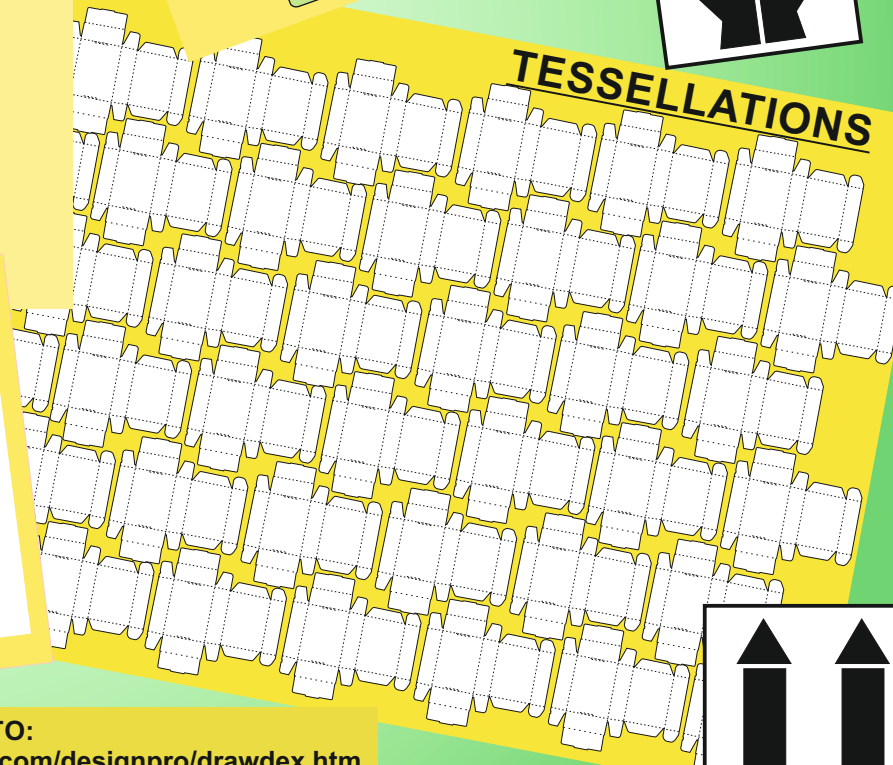

TESSELLATIONS

COMMON SYMBOLS

50ml e

24M

GO TO:

<http://www.technologystudent.com/designpro/drawdex.htm>
FOR DETAILED INFORMATION ON PACKAGING