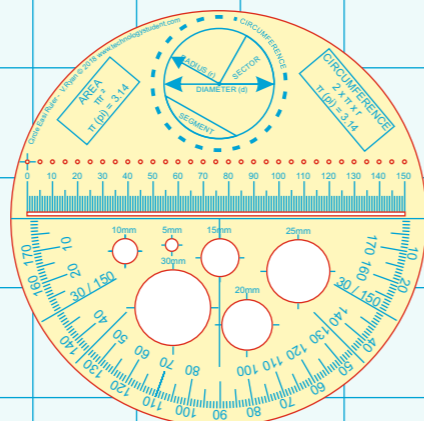

PARALLEL RULE

FLEXI-CURVE

FRENCH CURVES

TRY THE FREE MOBILE INTERACTIVE PDF APPS FOUND AT www.technologystudent.com - FOR ALL YOUR ENGINEERING AND TECHNOLOGY NEEDS

CIRCLE TEMPLATE

ELLIPSE TEMPLATE

CIRCLE

ISOMETRIC

SKETCH 'EASI' STENCILS

PERSPECTIVE

OBLIQUE