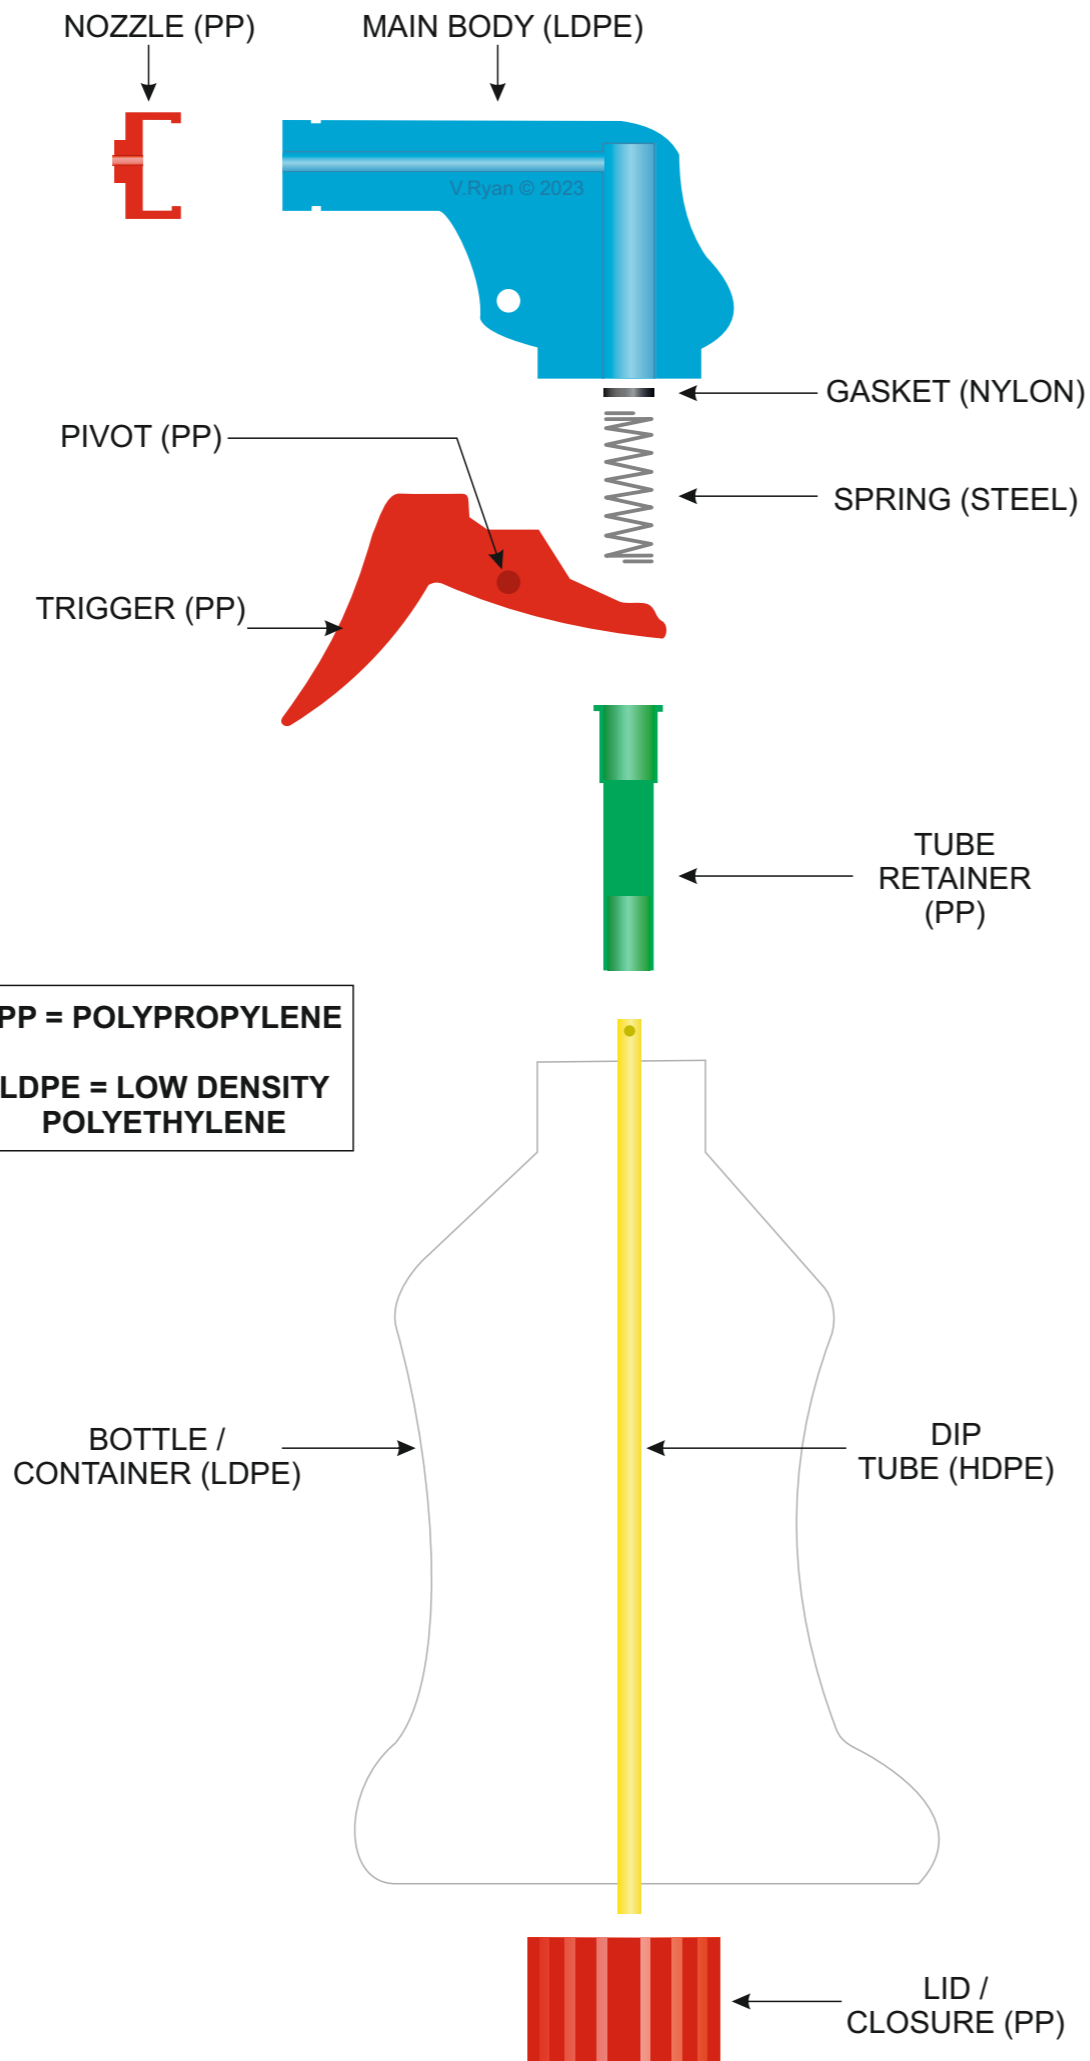

HELPFUL LINK

DETAILED - EXPLODED VIEW

QUESTION

In the space below, draw an exploded view of the trigger action spray bottle. You can choose to draw a 'detailed exploded view OR an outline exploded view. Add labels identifying each part. (Please note - more marks will be awarded for the detailed view).
Detailed view 20 marks - Outline view 10 marks

OUTLINE - EXPLODED VIEW